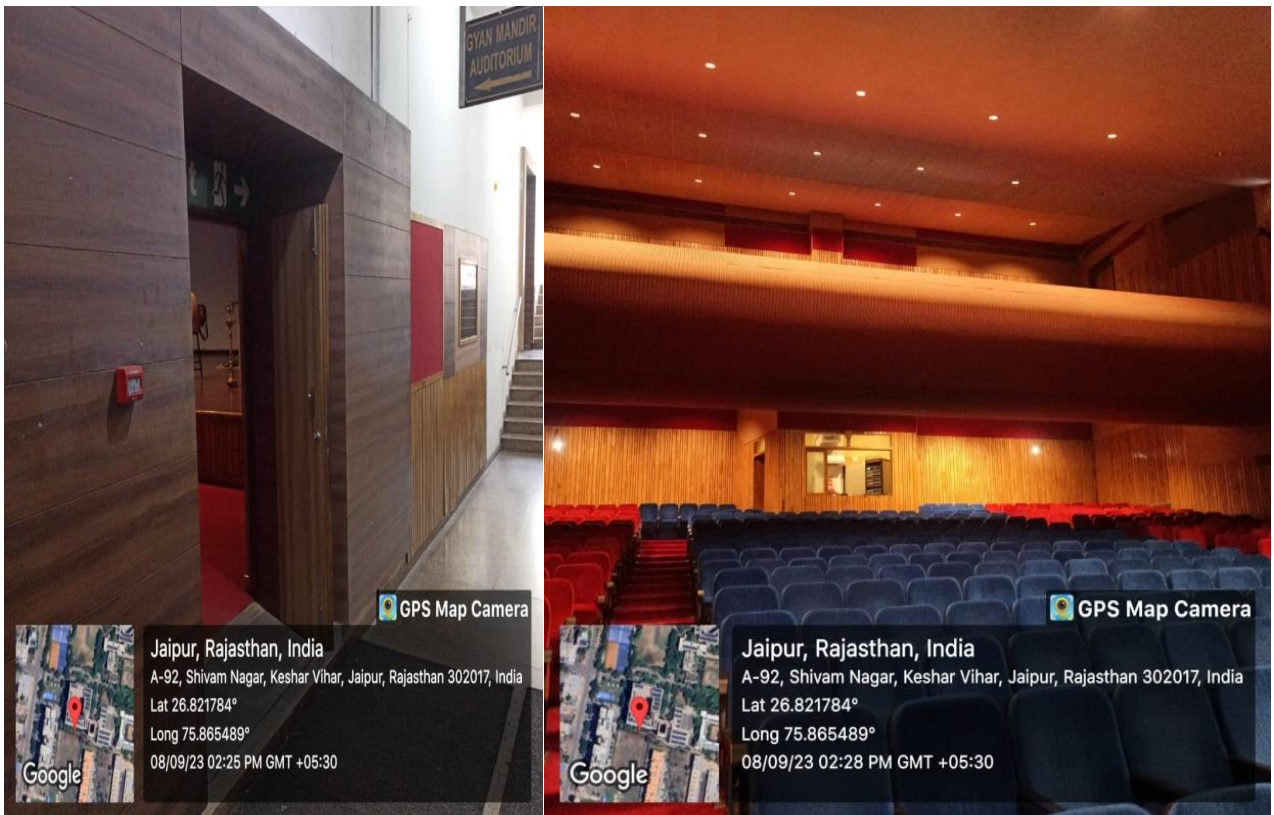

Room No.: ME 104, The Vishvakarma Block

Room No.: ME 105, The Vishvakarma Block

Room No.: ME 302, The Vishvakarma Block

J C Bose Seminar Hall, Sir M Visvesvaraya Block

GyanMandir Auditorium, Sir M Visvesvaraya Block