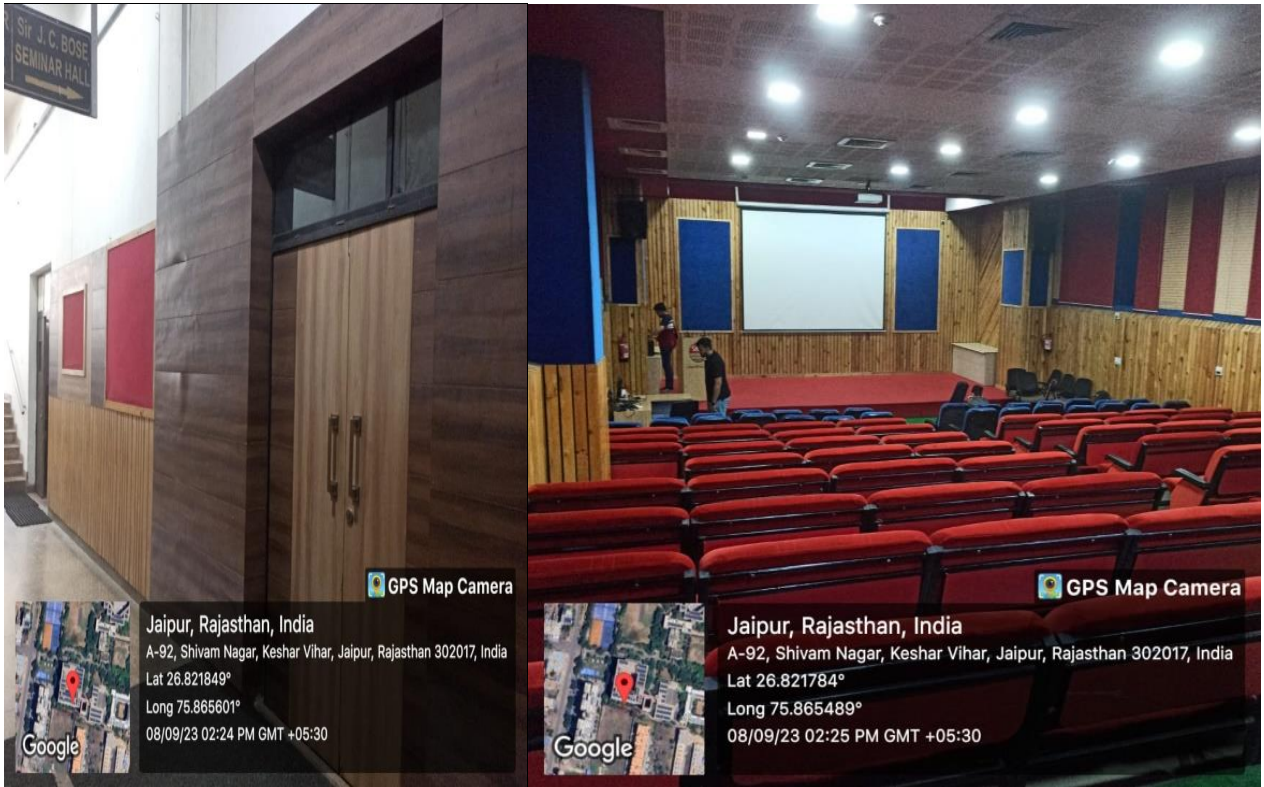

Room No.: ME 104, The Vishvakarma Block

Room No.: ME 105, The Vishvakarma Block

Room No.: ME 302, The Vishvakarma Block

J C Bose Seminar Hall, Sir M Visvesvaraya Block

GyanMandir Auditorium, Sir M Visvesvaraya Block