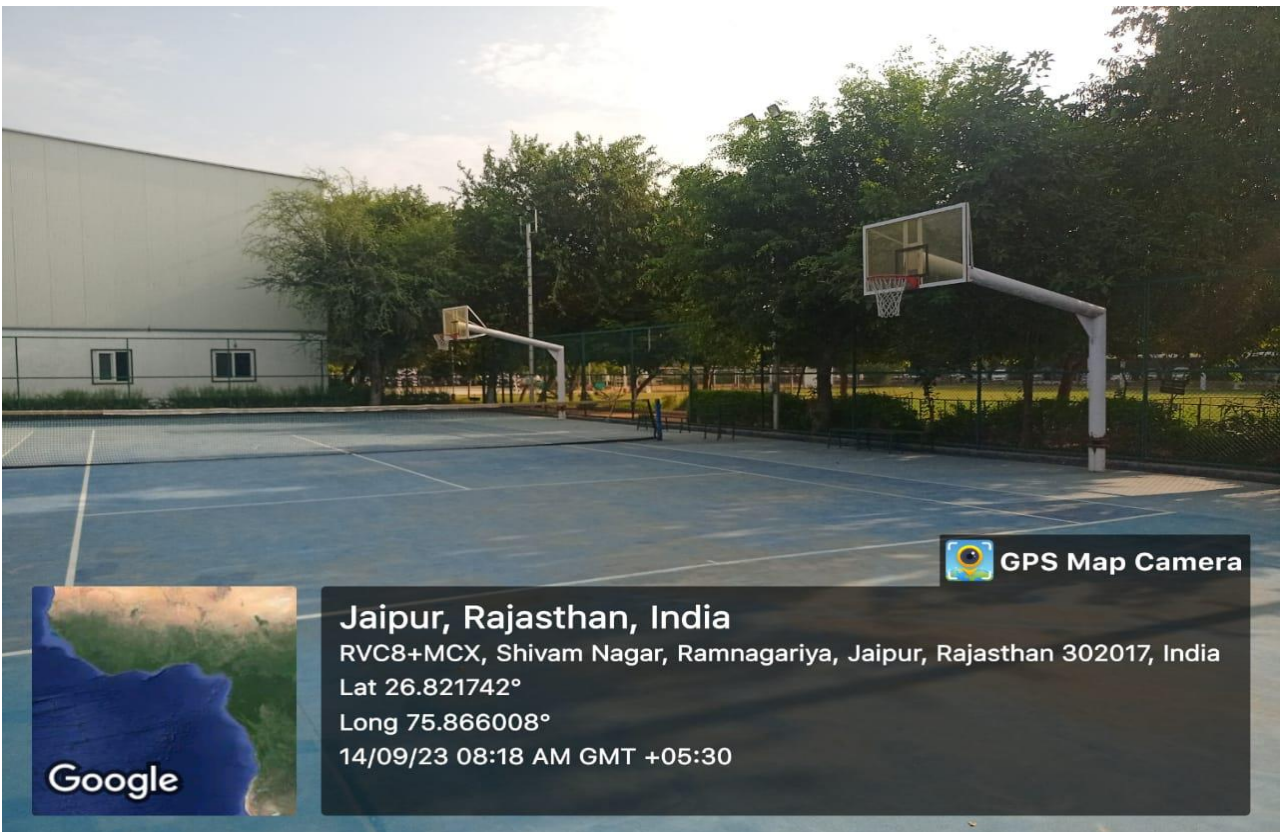

Jaipur, Rajasthan, India

RVC8+MCX, Shivam Nagar, Ramnagariya, Jaipur, Rajasthan 302017, India

Lat 26.821742°

Long 75.866008°

14/09/23 08:18 AM GMT +05:30

Tennis Court (Synthetic)/Basketball Ground (Synthetic)