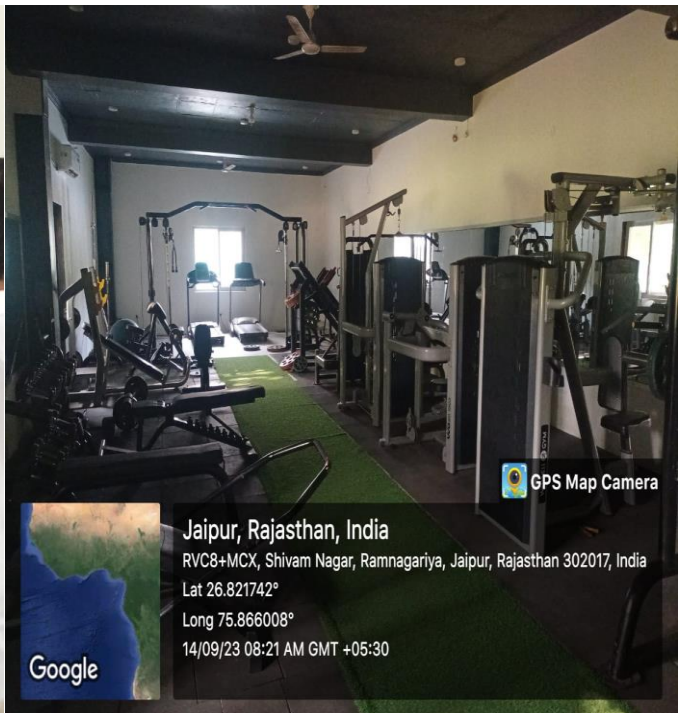

Jaipur, Rajasthan, India
RVC8+MCX, Shivam Nagar, Ramnagariya, Jaipur, Rajasthan 302017, India
Lat 26.821742°
Long 75.866008°
14/09/23 08:21 AM GMT +05:30

GPS Map Camera