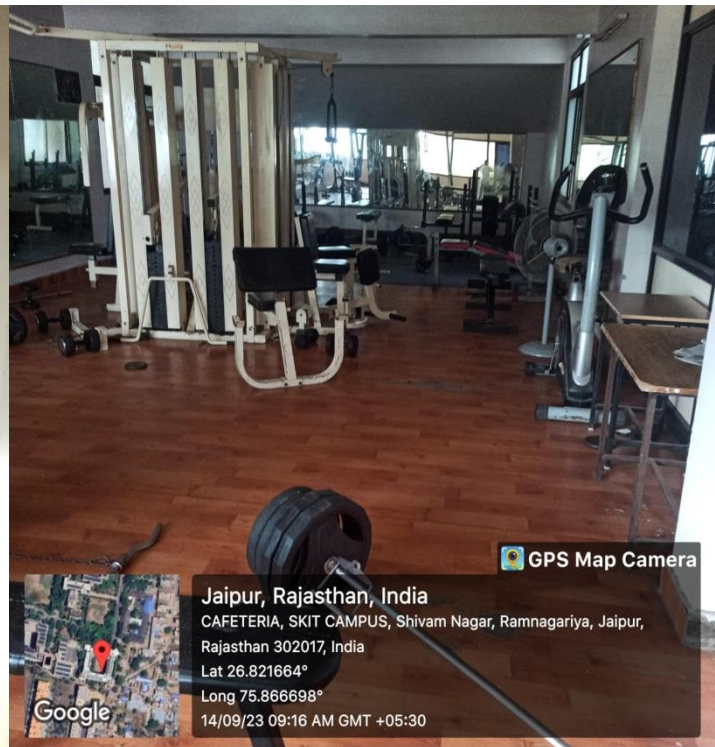

Geo Tagged Photos of Gymnasium Facilities