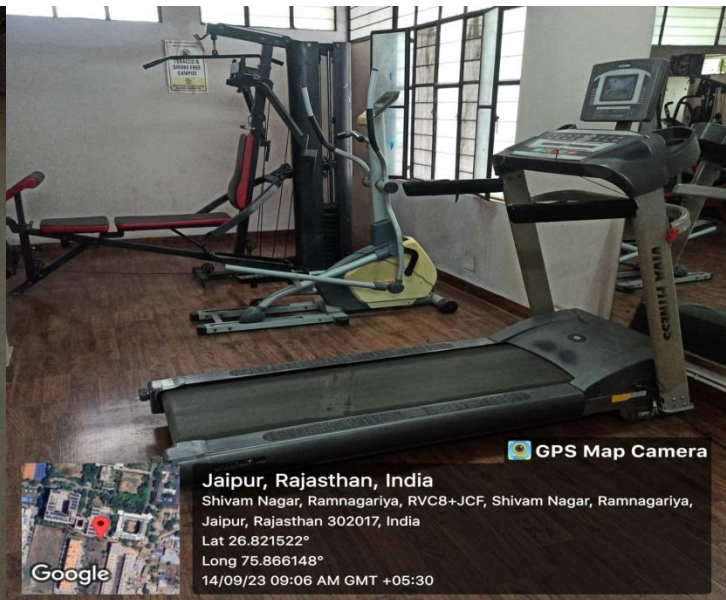

Boys Hostel Gym