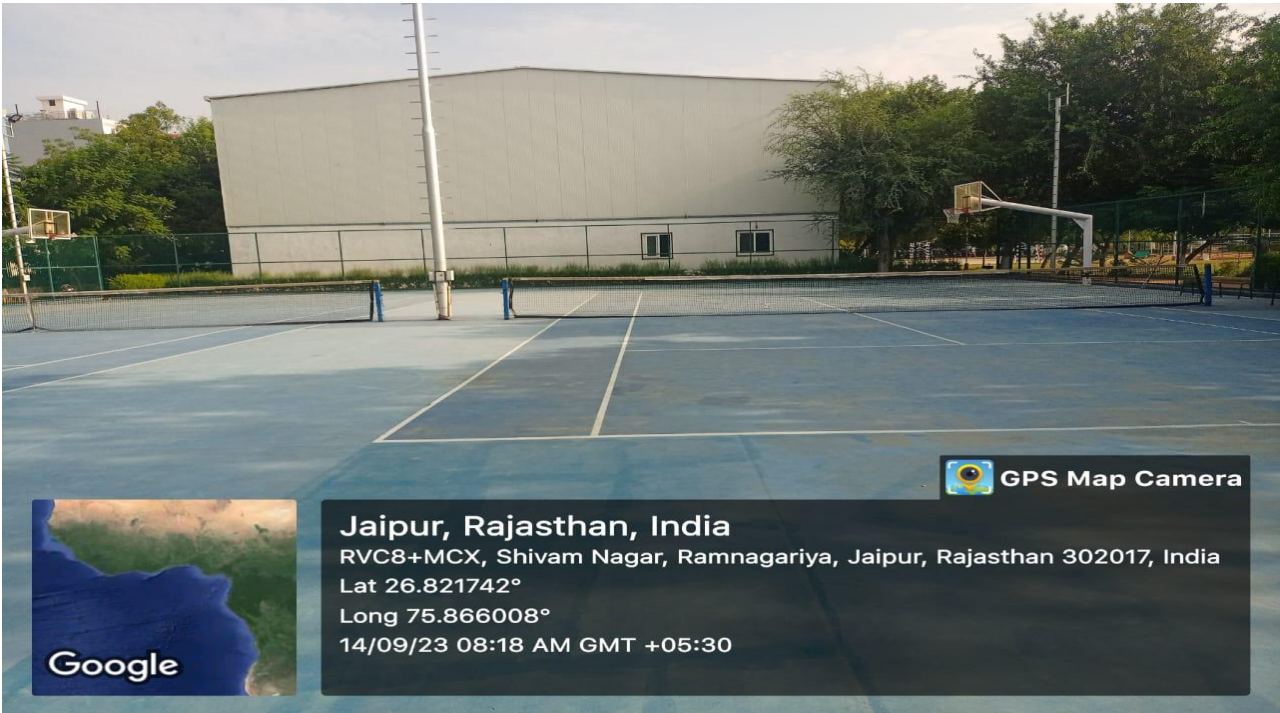

Jaipur, Rajasthan, India

RVC8+MCX, Shivam Nagar, Ramnagariya, Jaipur, Rajasthan 302017, India

Lat 26.821742°

Long 75.866008°

14/09/23 08:18 AM GMT +05:30