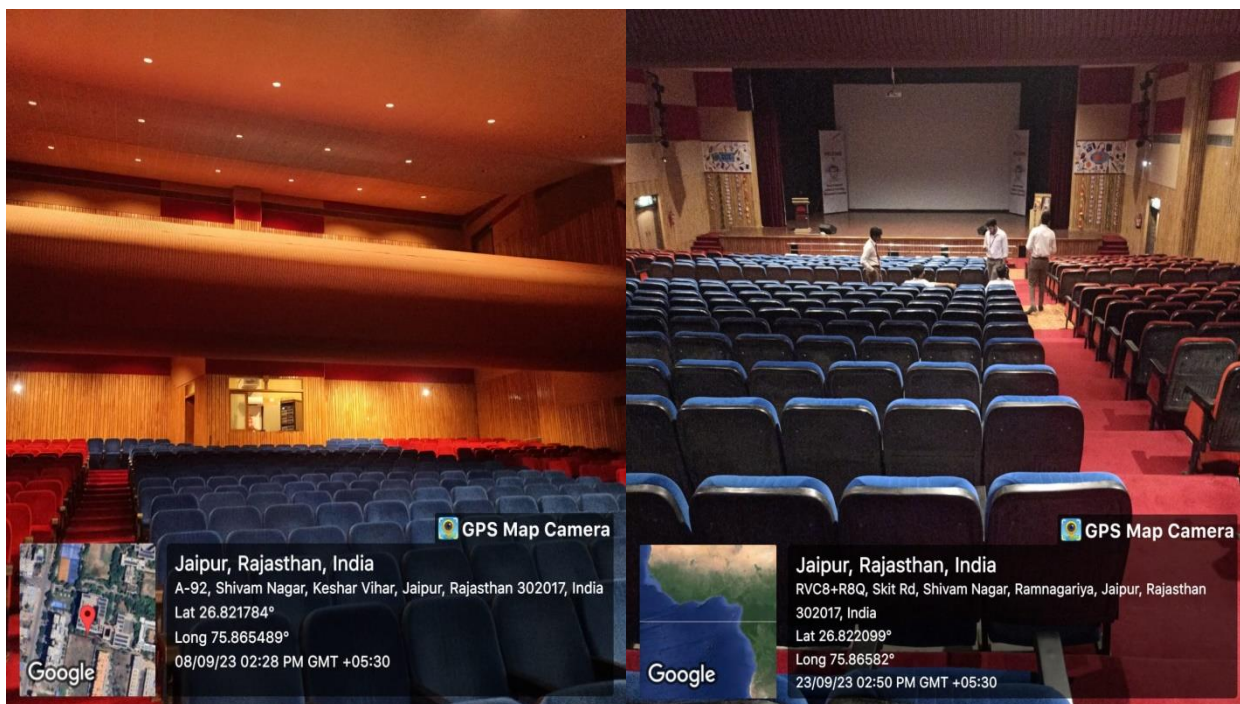

Geo Tagged Photos of Facilities for Cultural Activities

Auditorium & Seminar Hall

GyanMandir Auditorium, Sir M Visvesvaraya Block