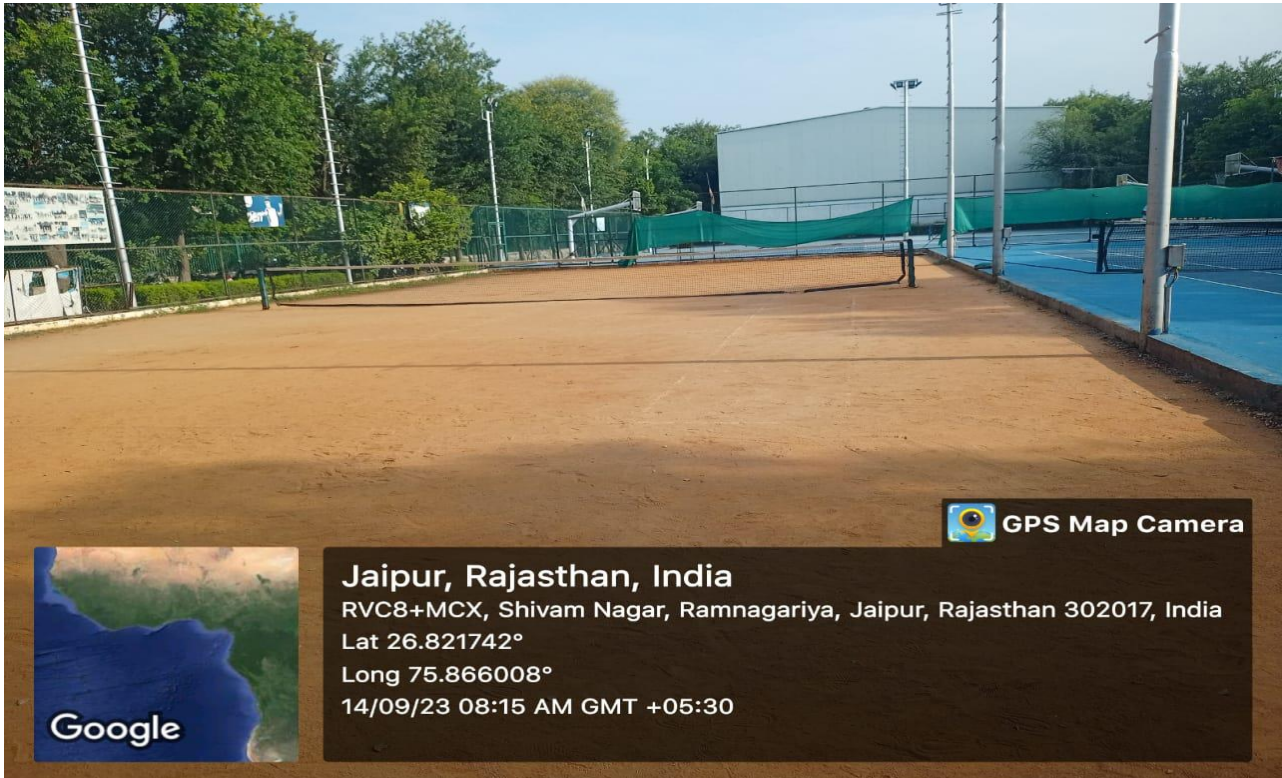

Lat 26.821742°

Long 75.866008°

14/09/23 08:18 AM GMT +05:30

Tennis Court (Synthetic)/Basketball Ground (Synthetic)

Tennis Court (Clay)

Badminton Court (M. Visvesvarayya Block)

Geo Tagged Photos of Facilities for Cultural Activities