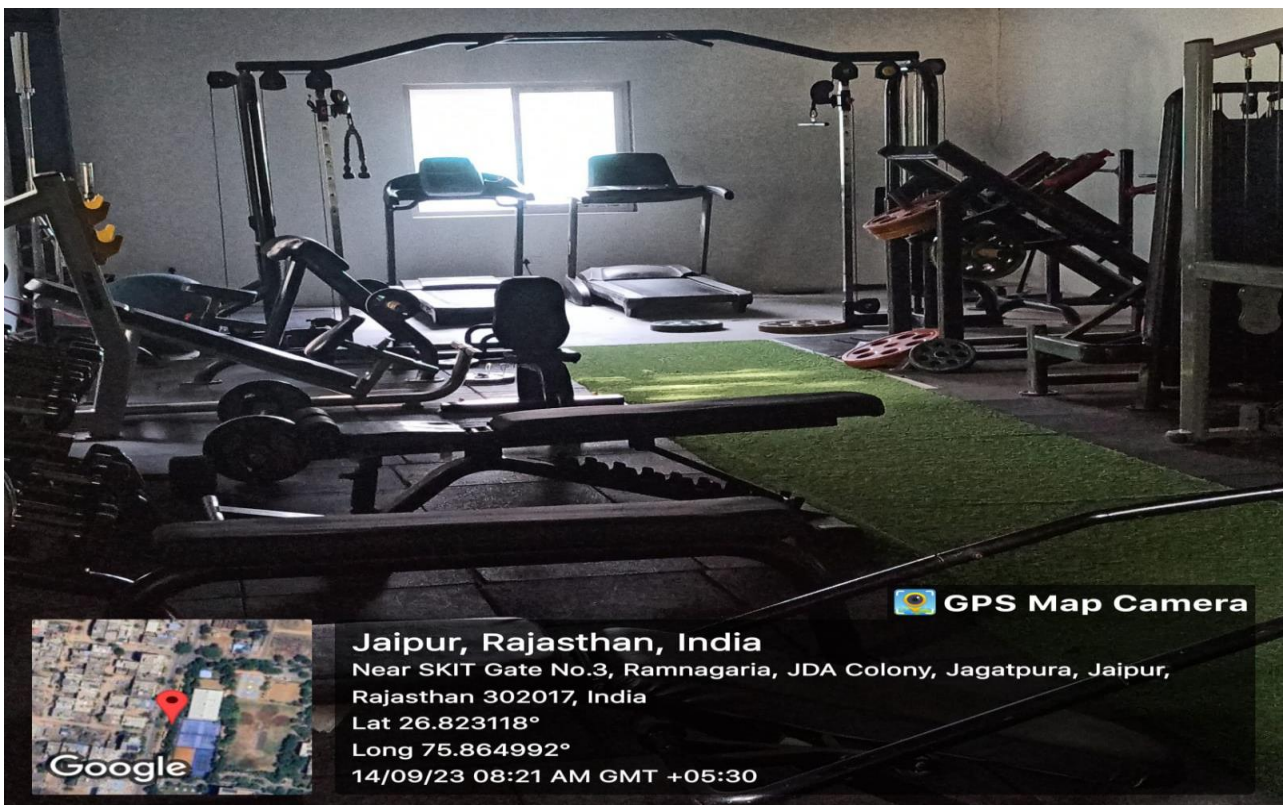

Jaipur, Rajasthan, India
Near SKIT Gate No.3, Ramnagaria, JDA Colony, Jagatpura, Jaipur, Rajasthan 302017, India
Lat 26.823118°
Long 75.864992°
14/09/23 08:21 AM GMT +05:30

GPS Map Camera

Gym, Indoor Sports Stadium