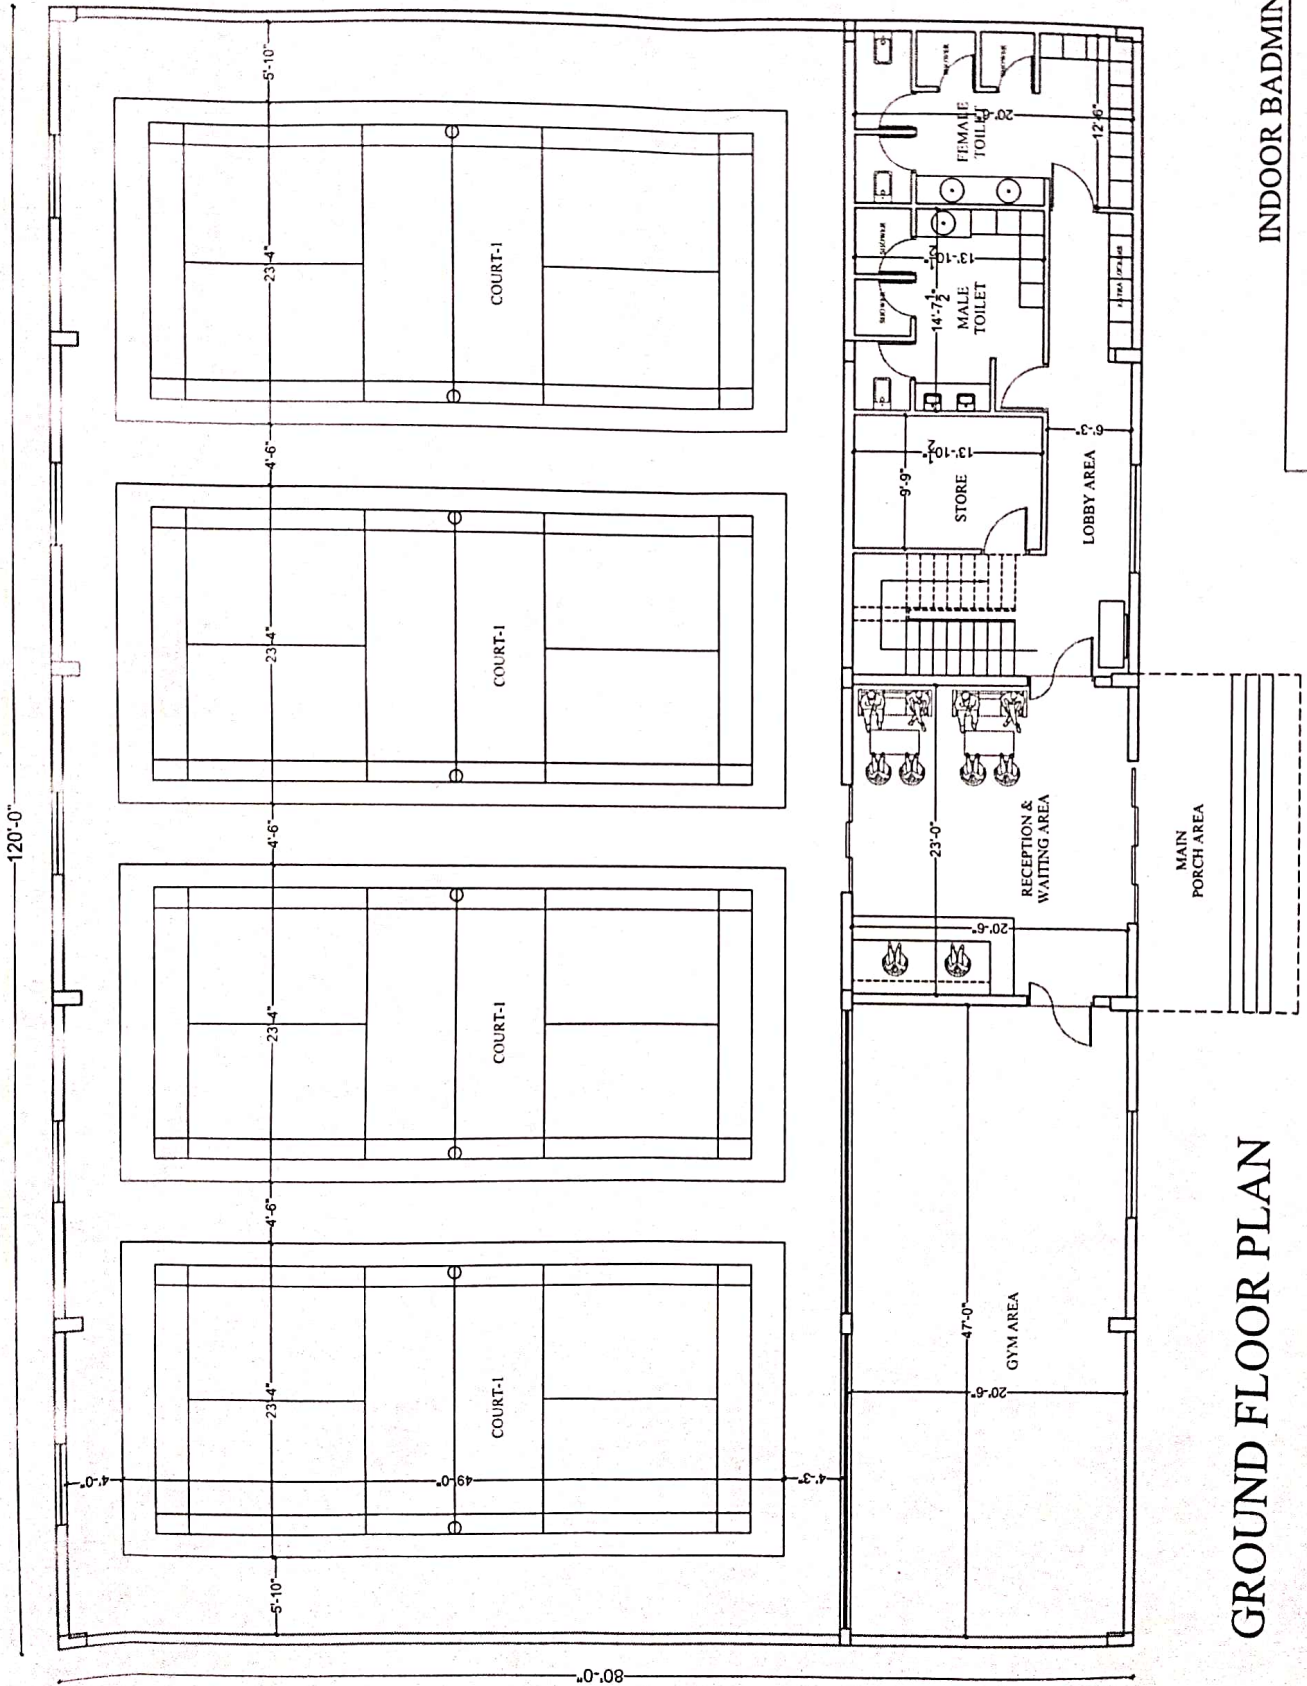

Metric No. 4.1.2 Floor Plan of Indoor Badminton Court

📍: RAMNAGARIA (JAGATPURA), JAIPUR-302017 (RAJASTHAN), INDIA
☎: +91-141-5160400, 2752165, 2759609 | 📠 : 0141-2759555
✉: info@skit.ac.in | 🌐: www.skit.ac.in

GROUND FLOOR PLAN

INDOOR BADMINTON COURT @ SKI

DESIGN BY

Studio SPD Architects

M.9024466667