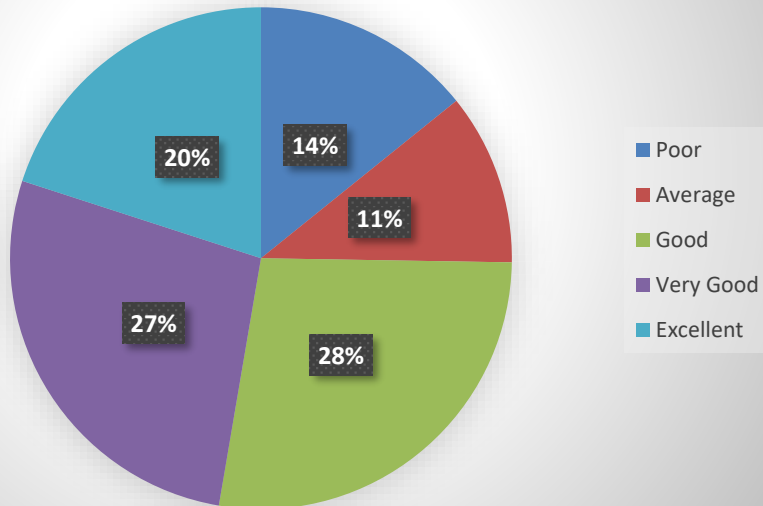

Swami Keshvanand Institute

of Technology, Management & Gramothan

Approved by AICTE, Ministry of HRD, Government of India

Affiliated to Rajasthan Technical University, Kota

If your ward stayed in hostel, what is your opinion of hostel facilities?