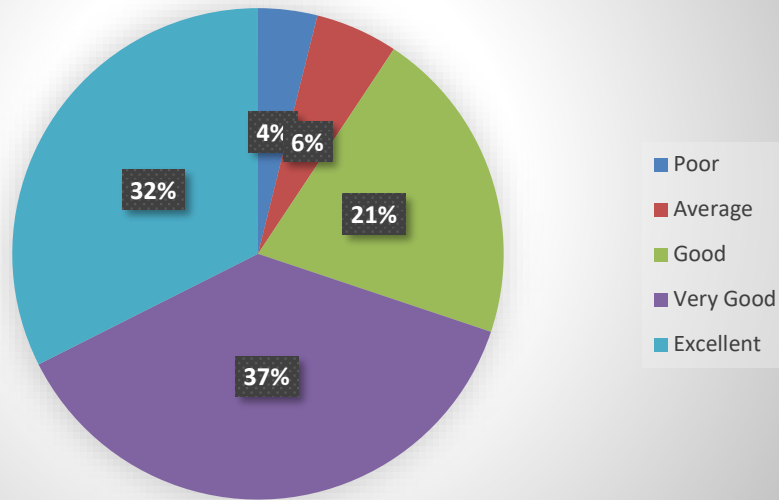

If your ward used bus facilities, how satisfied are you?

Swami Keshvanand Institute

of Technology, Management & Gramothan

Approved by AICTE, Ministry of HRD, Government of India

Affiliated to Rajasthan Technical University, Kota

If your ward used book bank facilities,
how did you find these?

If you have visited SKIT for any
curricular/extra-curricular event, how did
you find the quality of event?

📍: RAMNAGARIA (JAGATPURA), JAIPUR-302017 (RAJASTHAN), INDIA