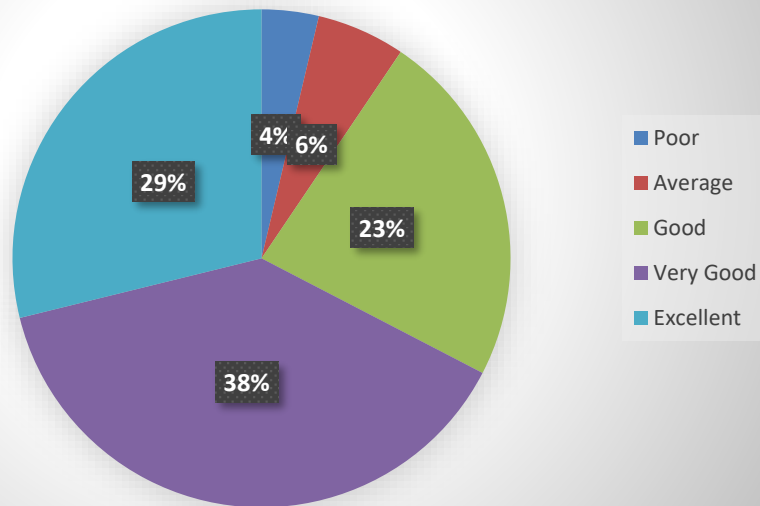

Swami Keshvanand Institute

of Technology, Management & Gramothan

Approved by AICTE, Ministry of HRD, Government of India

Affiliated to Rajasthan Technical University, Kota

How do you rate placement record of SKIT?