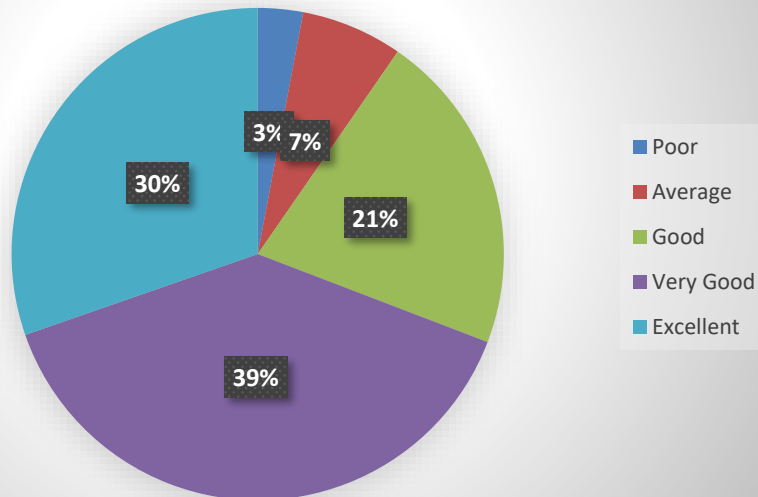

Swami Keshvanand Institute

of Technology, Management & Gramothan

Approved by AICTE, Ministry of HRD, Government of India

Affiliated to Rajasthan Technical University, Kota

What is your opinion about infrastructure and laboratories in SKIT?

If you have visited SKIT, did you find people courteous and helpful?