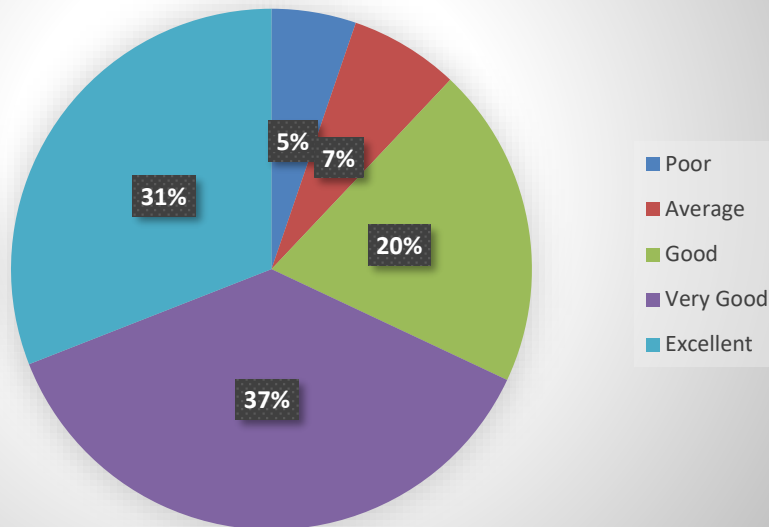

Swami Keshvanand Institute

of Technology, Management & Gramothan

Approved by AICTE, Ministry of HRD, Government of India

Affiliated to Rajasthan Technical University, Kota

Do you feel that the Institute addresses your queries/ requests responsibly?