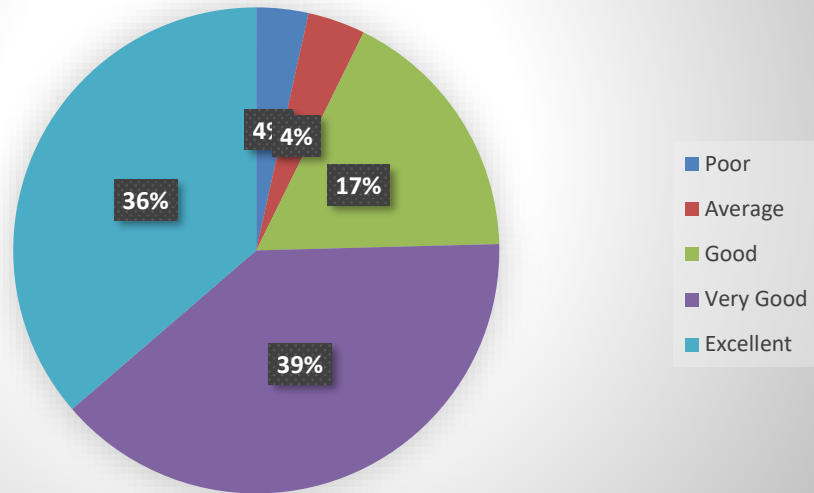

Swami Keshvanand Institute

of Technology, Management & Gramothan

Approved by AICTE, Ministry of HRD, Government of India

Affiliated to Rajasthan Technical University, Kota

How do you rate SKIT in comparison with other institutions where you tried for admission?

📍: RAMNAGARIA (JAGATPURA), JAIPUR-302017 (RAJASTHAN), INDIA

☎: +91-141-5160400, 2752165, 2759609 | 📠 : 0141-2759555

✉: info@skit.ac.in | 🌐: www.skit.ac.in