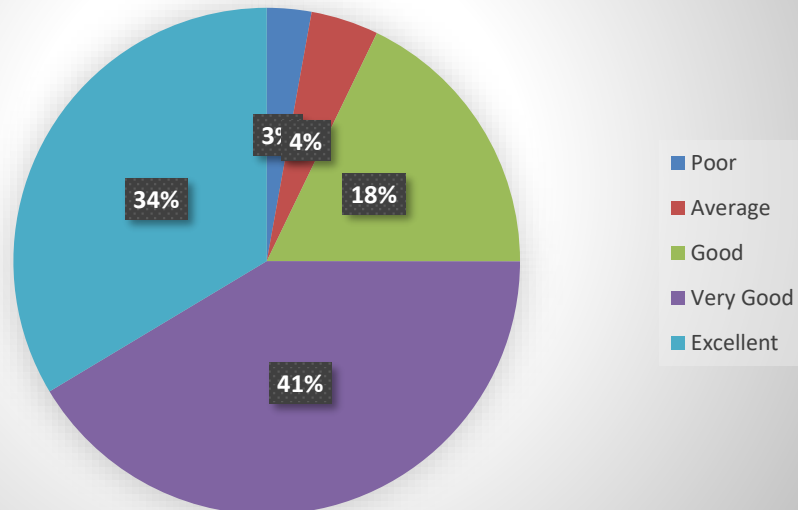

Do you think your aspirations about your ward will be fulfilled?

📍: RAMNAGARIA (JAGATPURA), JAIPUR-302017 (RAJASTHAN), INDIA

☎: +91-141-5160400, 2752165, 2759609 | 📠 : 0141-2759555

✉ info@skit.ac.in | 🌐: www.skit.ac.in