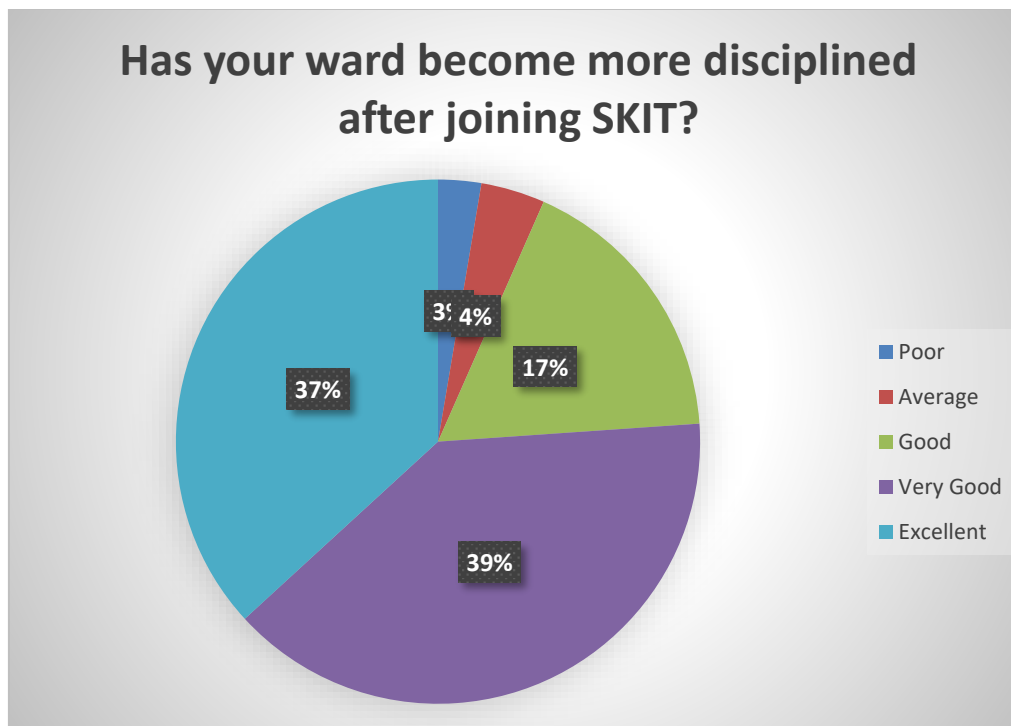

Swami Keshvanand Institute

of Technology, Management & Gramothan

Approved by AICTE, Ministry of HRD, Government of India

Affiliated to Rajasthan Technical University, Kota

Parents Feedback Analysis: 2020-21

No of Parents Participated in Feedback Process:1619

📍: RAMNAGARIA (JAGATPURA), JAIPUR-302017 (RAJASTHAN), INDIA

☎: +91-141-5160400, 2752165, 2759609 | 📠 : 0141-2759555

✉: info@skit.ac.in | 🌐: www.skit.ac.in