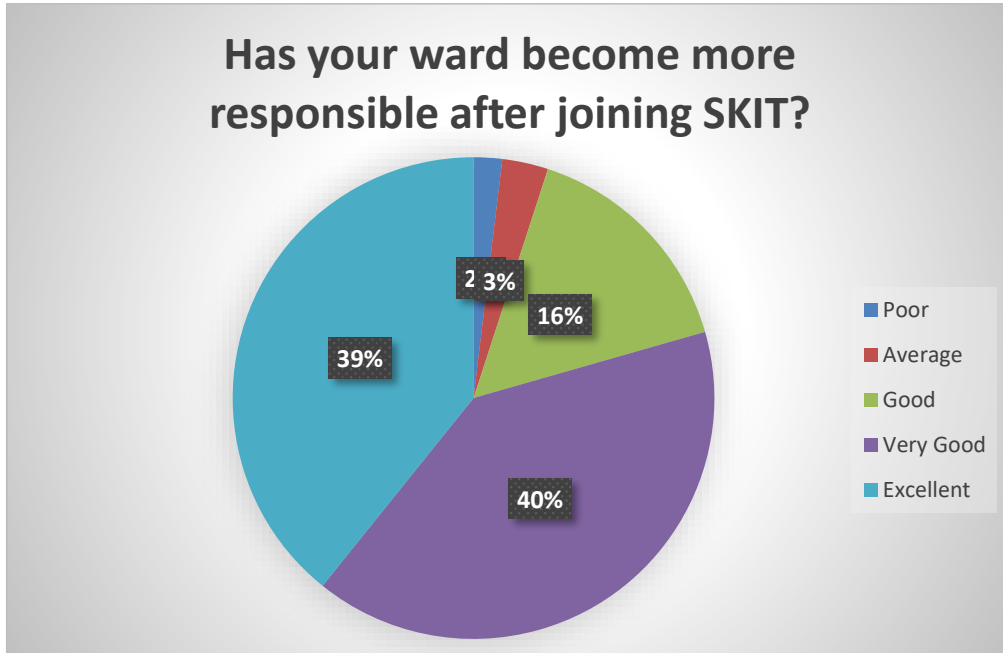

Swami Keshvanand Institute

of Technology, Management & Gramothan

Approved by AICTE, Ministry of HRD, Government of India

Affiliated to Rajasthan Technical University, Kota

Parents Feedback Analysis: 2020-21

No of Parents Participated in Feedback Process:1619

📍: RAMNAGARIA (JAGATPURA), JAIPUR-302017 (RAJASTHAN), INDIA

☎: +91-141-5160400, 2752165, 2759609 | 📠 : 0141-2759555

✉: info@skit.ac.in | 🌐: www.skit.ac.in