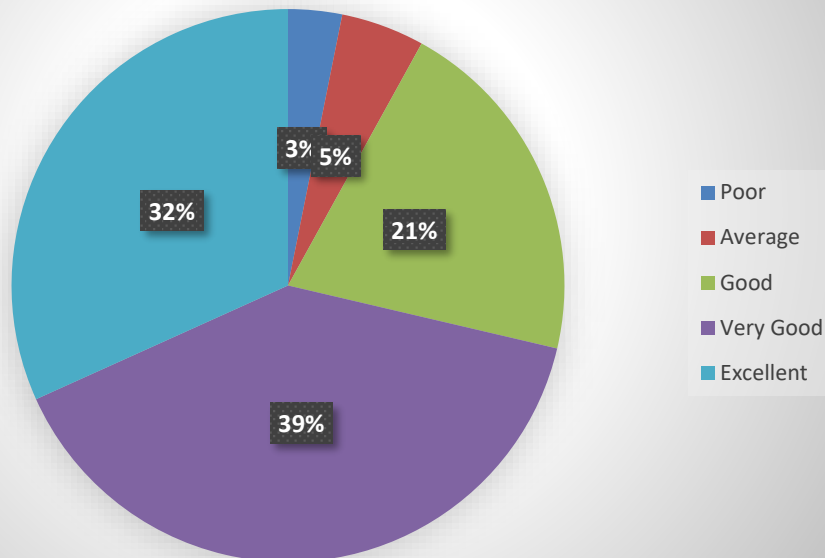

What is your opinion on the quality of teaching in SKIT