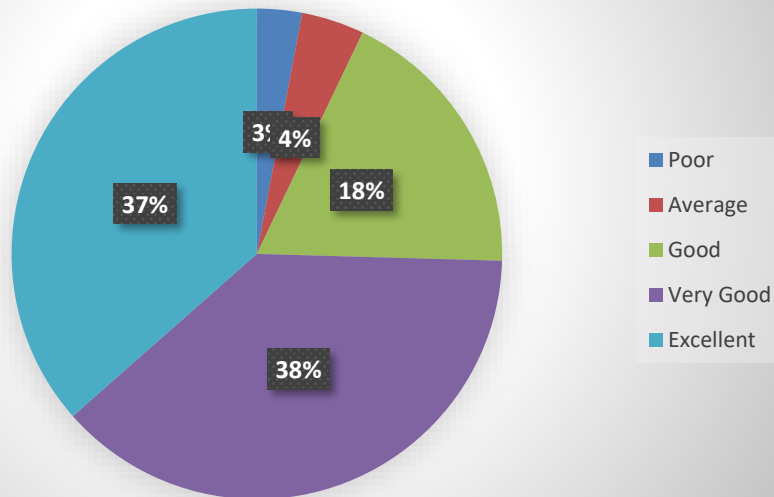

📍: RAMNAGARIA (JAGATPURA), JAIPUR-302017 (RAJASTHAN), INDIA

☎: +91-141-5160400, 2752165, 2759609 | 📠 : 0141-2759555

✉: info@skit.ac.in | 🌐: www.skit.ac.in