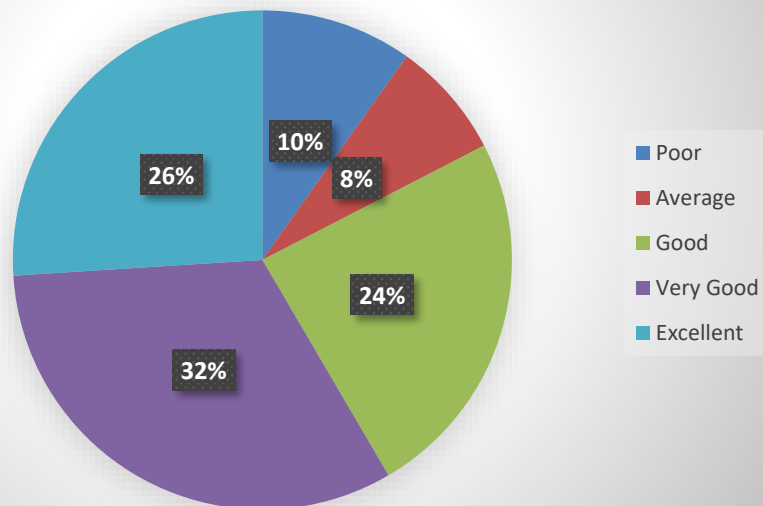

If your ward used bus facilities, how satisfied are you?