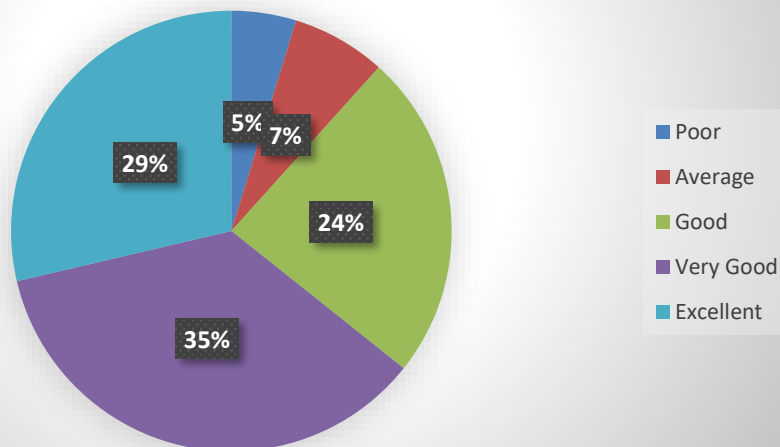

If your ward used book bank facilities,
how did you find these?

If you have visited SKIT for any
curricular/extra-curricular event, how did
you find the quality of event?

📍: RAMNAGARIA (JAGATPURA), JAIPUR-302017 (RAJASTHAN), INDIA